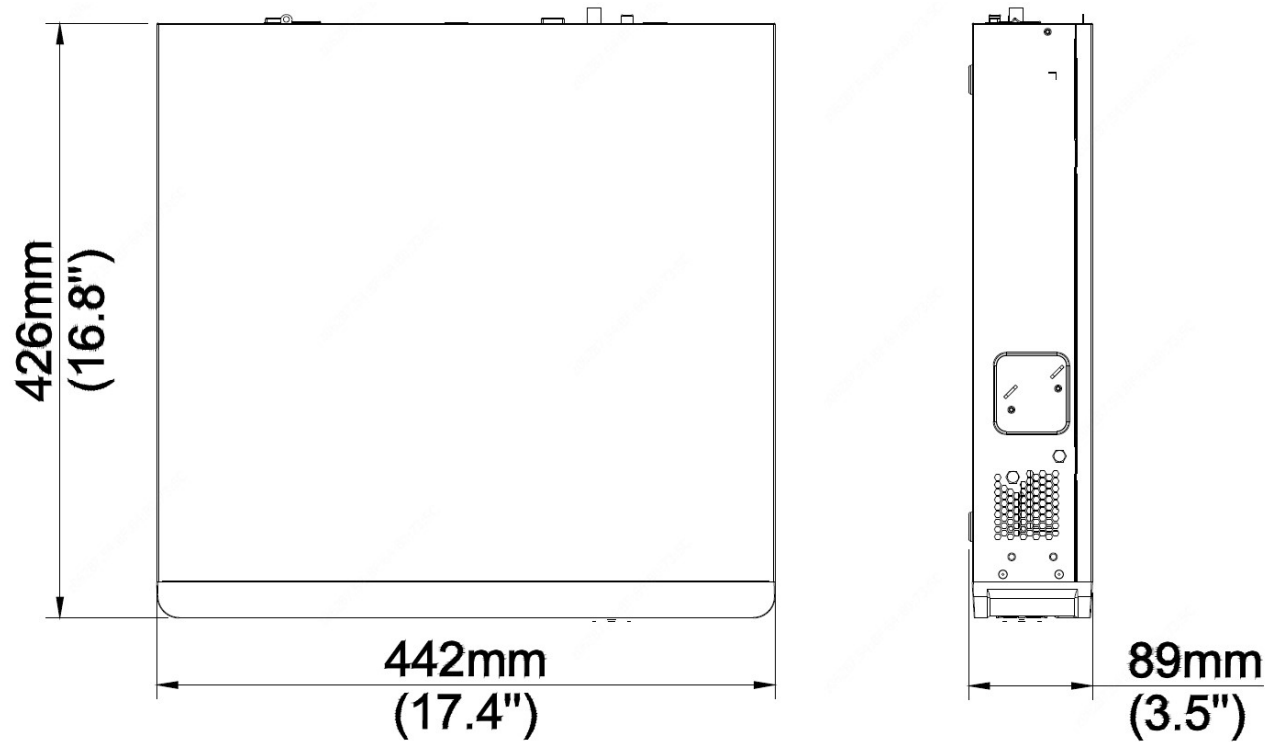

Network Video Recorder

GS510-16, GS510-32

Key Features

- Support Ultra H.265/H.265/H.264 video formats
- 16/32-channel input
- Third-party IP cameras supported with ONVIF conformance: Profile S, Profile G, Profile T
- Support 2-ch HDMI, 1-ch VGA. HDMI1 and HDMI2 up to 4K (3840x2160) resolution
- HDMI1, HDMI2, VGA independent outputs provided
- Up to 12 Megapixels resolution recording
- Support RAID 1, 5
- 4 SATA HDDs, Up to 10TB for each HDD
- Various fisheye dewarping modes for live view and playback for both web interface and GUI
- ANR technology to enhance the storage reliability when the network is disconnected
- Support cloud upgrade

Dimensions (W×D×H)	442mm × 426mm × 89mm (17.4" × 16.8" × 3.5")
Weight (without HDD)	≤ 5.7Kg (12.57lbs)

Dimensions

Rear Panel

*