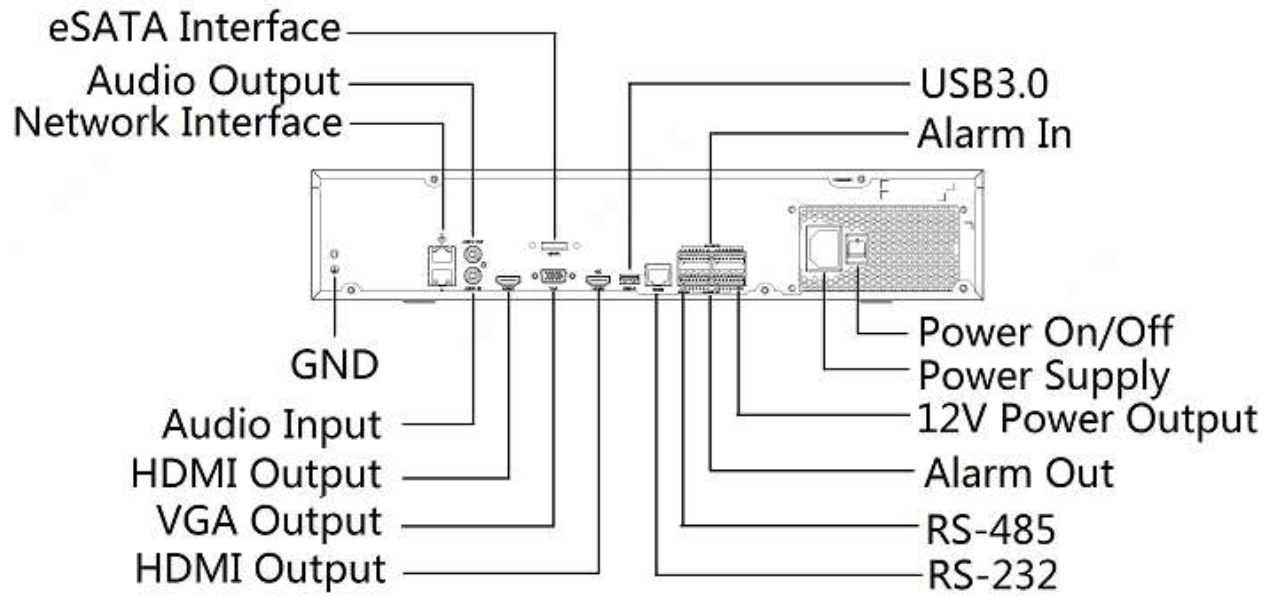

Rear Panel

*